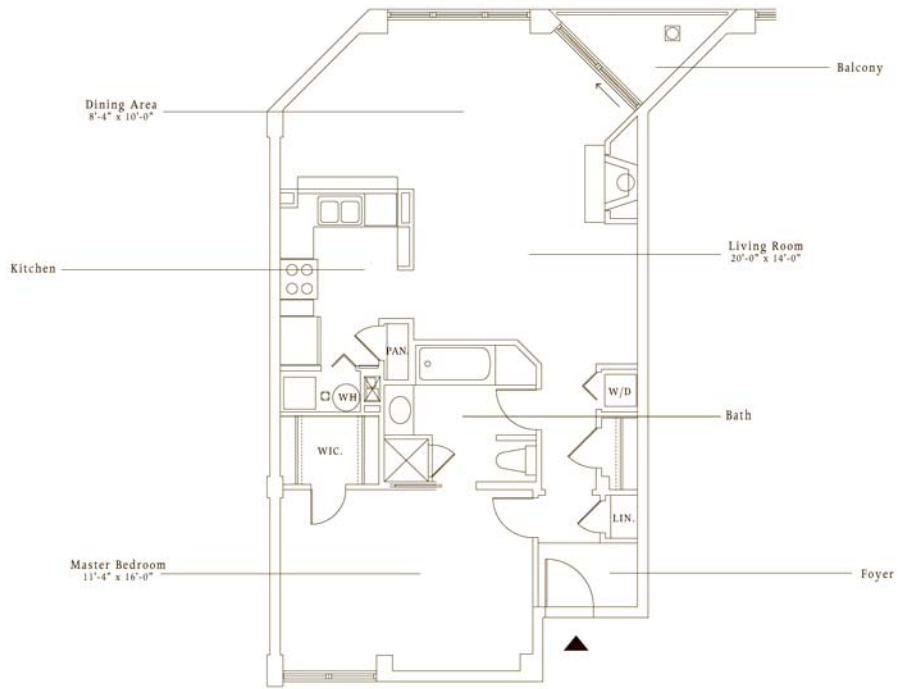

RESIDENCE B

1 BEDROOM

Riva Pointe, from KarenDeMarco.com

LEVEL 2 - PROMENADE FLOOR PLAN